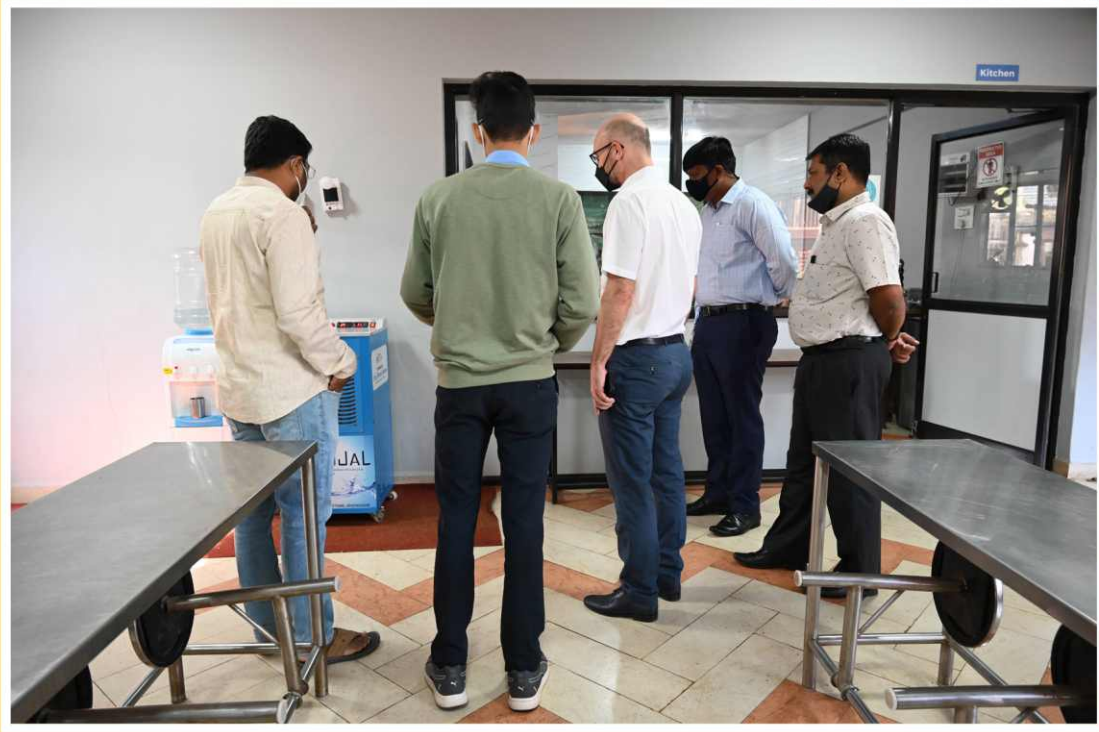

Under the CSR initiative SFS group has supported Mahesh Foundation for the setup of a mini science lab at Utkarsha Learning Center. We organized an inauguration ceremony for this Mini Science Lab.

On the occasion of the mini science lab inauguration, the Director of Indo-Schottle Autoparts Pvt Ltd. Mr. Raphael Storning, Mr. Sangmesh Kalasannavar and Mr. Satish Bhosale visited Mahesh Foundation.