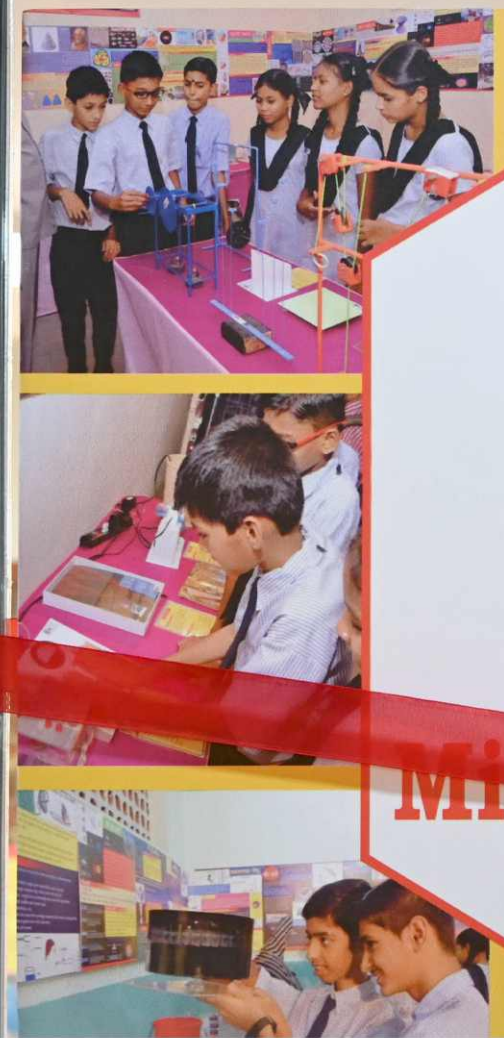

SFS

We introduced our programs and activities to Mr. Raphael Storning, Mr. Sangmesh Kalasannavar and Mr. Satish Bhosale during their visit to Mahesh Foundation.

The Director of Indo-Schottler Autoparts Pvt Ltd. Mr. Raphael Storning inaugurated the Mini Science Lab established at Utkarsha Learning Center

This mini science lab is helping hundreds of underprivileged children studying at Utkarsha Learning Center. This science lab has given the opportunity to the children to explore the scientific world.

A CSR Initiative of