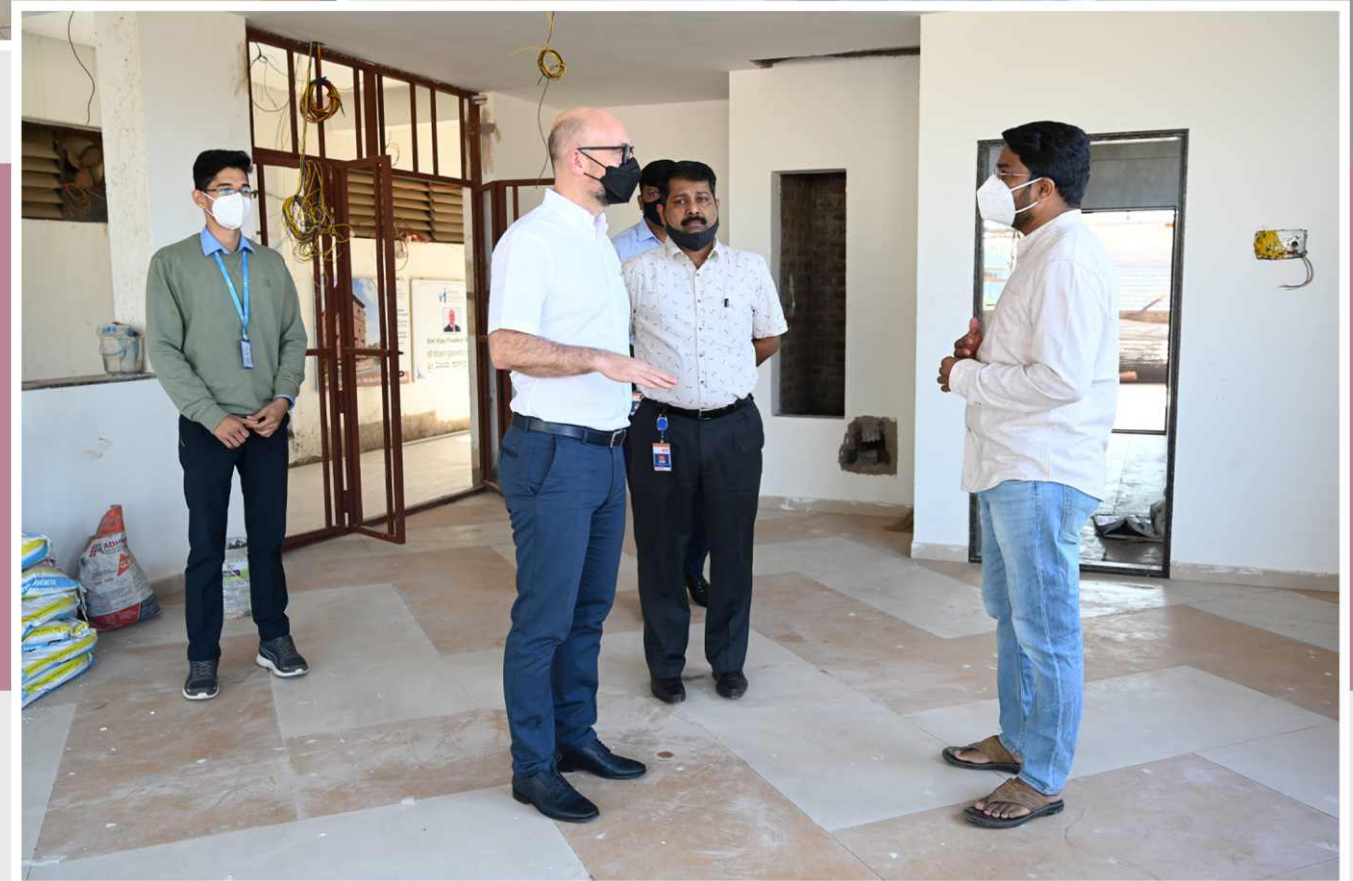

We remain thankful to SFS group for their invaluable support. This mini science lab opens the new door for the children studying at Utkarsha Learning Center.

Mr. Mahesh Jadhav

President, Mahesh Foundation

Under the CSR initiative SFS group has supported Mahesh Foundation for the setup of a mini science lab at Utkarsha Learning Center. We organized an inauguration ceremony for this Mini Science Lab.

On the occasion of the mini science lab inauguration, the Director of Indo-Schottle Autoparts Pvt Ltd. Mr. Raphael Storning, Mr. Sangmesh Kalasannavar and Mr. Satish Bhosale visited Mahesh Foundation.